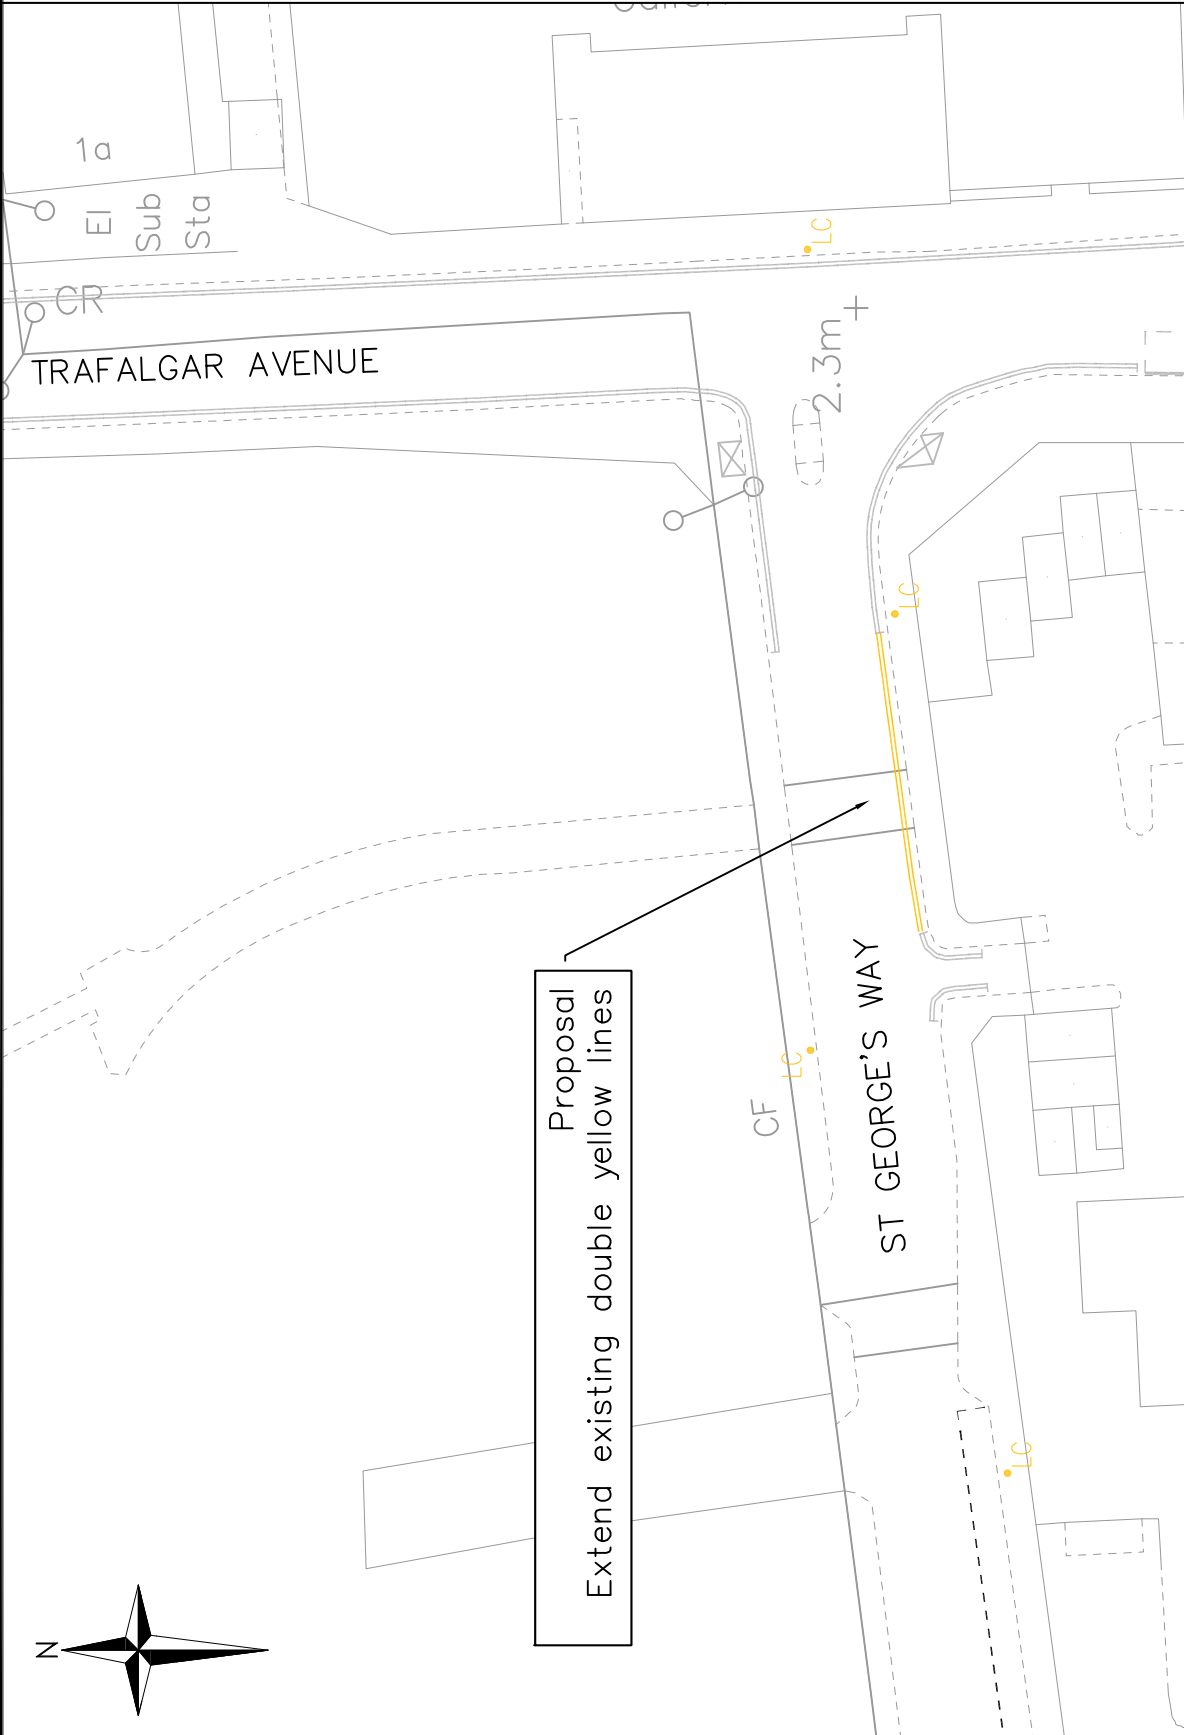

LEGEND
 EXISTING DOUBLE YELLOW LINES
 PROPOSED DOUBLE YELLOW LINES

Community Council		PECKHAM AND NUNHEAD	
Ward(s)		PECKHAM	
Date	Scale	Drn	Chk
14/11/14	1:1000 @ A4	MH	TW
Dwg No.	1415Q3020		Rev
Status	APPENDIX 6		App
		Rev	Description
		Drn	Chk
		App	

Project	1415 LOCAL PARKING AMENDMENTS
Drawing Title	ST GEORGES WAY PROPOSED DOUBLE YELLOW LINES

Public Realm Projects
 Parking Design
 Environment and Leisure
 Floor 3, hub 1
 Southwark Council
 160 Tooley Street
 PO Box 64529
 London, SE1P 5LX
www.southwark.gov.uk/parkingprojects